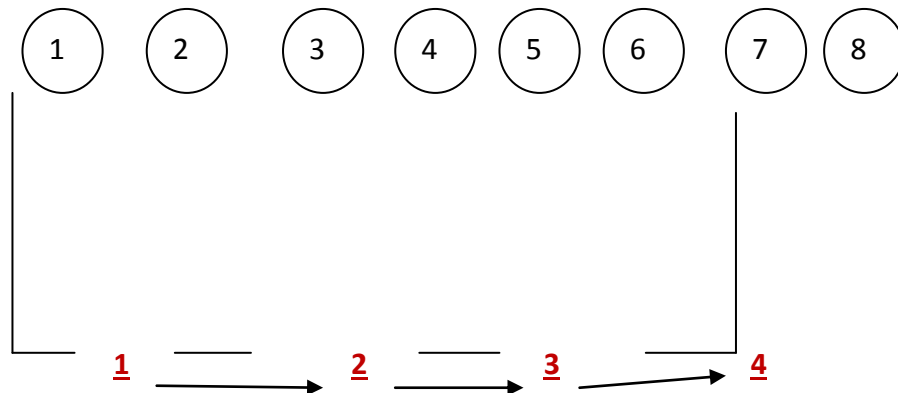

## Speed Shotgun

Double, 1897 and 1887

8 Rounds, shotgun

Target requirement: 8 knockdown

---

Shooters starts at the left window of the West building (position 1) with shotgun butt on their hip, barrel pointed up. At the beep engage S1 & S2. Move to the doorway (position 2) and engage S3 & S4. Move to the right window (position 3) and engage S5 & S6. Move to the side of the building (position 4) and engage S7 and S8 .

4/21/2010

Speed Rifle, pistol Caliber  
**Bay #1**

Rifle loaded with 10 rounds,  
Plus extra ammo in ammo belt  
Held at Port Arms

Target requirements: 4 Rifle targets

---

Shooter starts at the rock position 1 with rifle loaded with 10 Rds., held at Port Arms. At the beep triple tap R1, R2 and R3. Single tap R1. Load 3 rounds from your ammo belt and dump on R4.