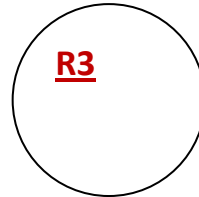

4/21/2010

Speed Rifle, pistol Caliber
Bay #1

Rifle loaded with 10 rounds,
Plus extra ammo in ammo belt
Held at Port Arms

Target requirements: 4 Rifle targets

Shooter starts at the rock position 1 with rifle loaded with 10 Rds., held at Port Arms. At the beep triple tap R1, R2 and R3. Single tap R1. Load 3 rounds from your ammo belt and dump on R4.