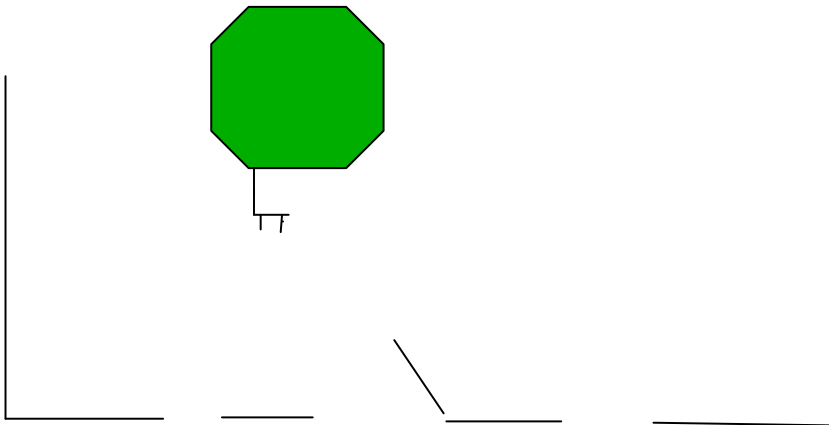

4/4/2010

Pocket Pistol Bay #2

5 rounds, pocket pistol staged on the table

Targets required: Paper plates

Props required: Round table, Cards, extra dummy's. Chair, poker chips

---

Shooter starts sitting in the chair holding a poker hand, and facing the gambler. Pocket pistol on the table. When ready, shooter says, "That's an awful lot of aces for 1 deck". At the beep the shooter then picks up pistol and shoots Mr. Gambler in his pie plate, 5 times.