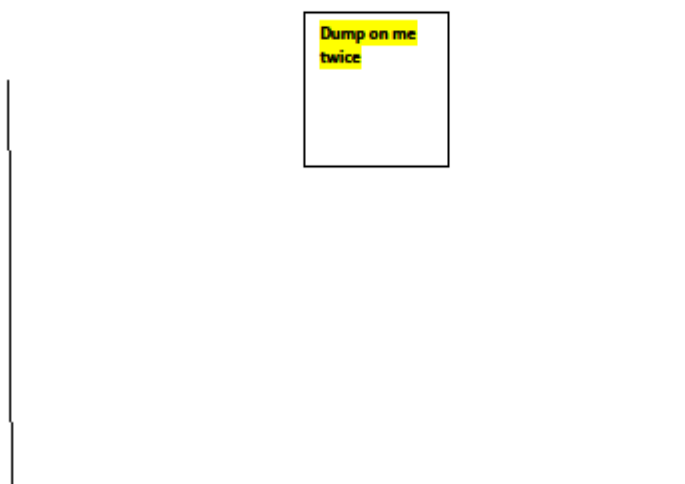

Speed Pistol

5/24/2010

2 Pistols: 10 Rounds +2

Shooters starts leaning casually in the doorway with both arms folded against their chest.
When ready the shooter will say, " Say Call, ain't that Newt down thar by the stables"?
At the beep draws 1st pistol & dumps on the target. Holster pistol & repeat with 2nd revolver.
Reload 2 rounds & shoot target again.