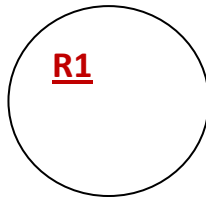

4/21/2010

Speed Rifle, pistol Caliber
Bay #1

Rifle loaded with 10 rounds,
Plus extra ammo in ammo belt
Held at Port Arms

Target requirements: 4 Rifle targets

Shooter starts at the rock position 1 with rifle loaded with 10 Rds., held at Port Arms. At the beep triple tap R1, R2 and R3. Single tap R1. Load 3 rounds from your ammo belt and dump on R4.