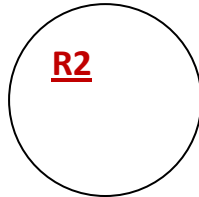

4/21/2010

Speed Rifle, pistol Caliber
Bay #1

Rifle loaded with 10 rounds,
Plus extra ammo in ammo belt
Held at Port Arms

Target requirements: 4 Rifle targets

Shooter starts at the rock position 1 with rifle loaded with 10 Rds., held at Port Arms. At the beep triple tap R1, R2 and R3. Single tap R1. Load 3 rounds from your ammo belt and dump on R4.